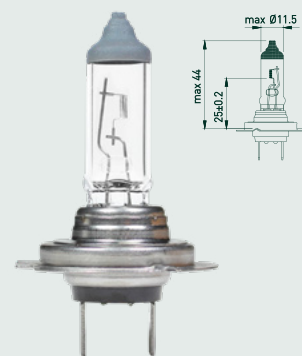

H7

E1 E4

Low beam / high beam / Front fog lights

Part No.	Spec.	Type	Volt	Watt	Base	Color Temp
FL12557	H7	Standard	12	55	PX26d	3200K
FL12557LL	H7	Long Life	12	55	PX26d	3150K
FL12557SLL	H7	Super Long Life	12	55	PX26d	3100K
FL12557SVU	H7	Super Vision Ultra	12	55	PX26d	3600K
FL12557PW	H7	Platinum White	12	55	PX26d	5000K
FL12557AW	H7	All Weather	12	55	PX26d	3000K
FL12557Y	H7	Yellow Gold	12	55	PX26d	2500K
FL12557PU	H7	Plus 200 Ultra	12	55	PX26d	3500K
FL12557SW	H7	Super White	12	55	PX26d	4300K
FL121007R	H7	Rally	12	100	PX26d	3200K