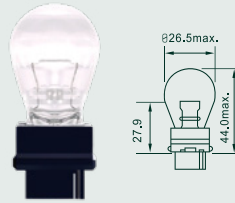

PLUG INSERT

Like our Wedge Insert line, our Plug Insert bulbs are reliable and easy to install. Designed primarily for use as indicators and stop lights, these bulbs are built to keep drivers safe.

P27W

Stop lights, rear / front indicators