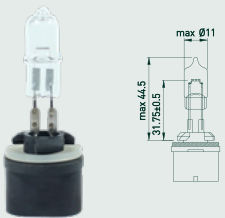

885

Front fog lights

Part No.	FL88550
Spec.	885
Type	Standard
Volt	12
Watt	50
Base	PG13
Color Temp	3000K