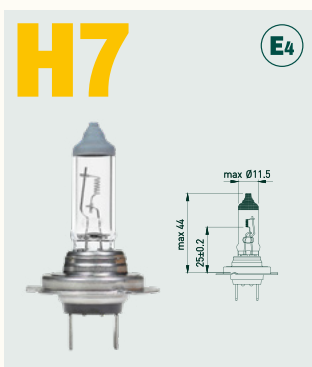

Part No.	Spec.	Type	Volt	Watt	Base	Color Temp
FL24707	H7	Standard	24	70	PX26d	3200K
FL2470LL	H7	Heavy Duty Long Life	24	70	PX26d	3200K
FL241007R	H7	Rally	24	100	PX26d	3200K