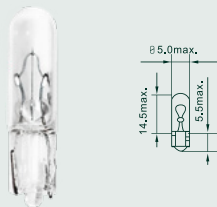

WEDGE INSERT

Our Wedge Insert bulbs are designed for quick installations and seamless, secure connections. They perform reliably across a wide array of functions, combining ease of installation with long-term durability.

W1,2W

3rd stop light, dashboard lights

Part No.	FL12125
Spec.	W1,2W
Volt	12
Watt	1.2
Base	W2x4.6d