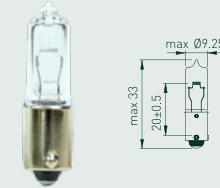

H21W

Front/rear/side indicators, rear fog
lights, stop lights

Part No.	FL242121
Spec.	H21W
Volt	24
Watt	21
Base	BAY9s