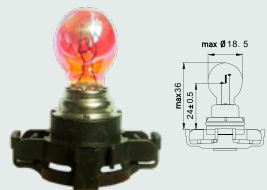

PSY24W

Front indicators, rear indicators

Part No.	FL1224PSYSA
Spec.	PSY24W SILVER AMBER
Type	Standard
Volt	12
Watt	24
Base	PG20-4
Color Temp	1800K