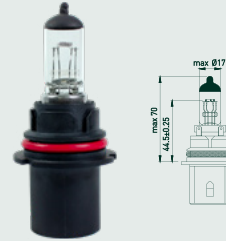

9004 (HB1)

Low beam / high beam

Part No.	FL9004	FL9004R
Spec.	9004	9004
Type	Standard	Rally
Volt	12	12
Watt	65/45	100/80
Base	P29t	P29t
Color Temp	3200K	3200K