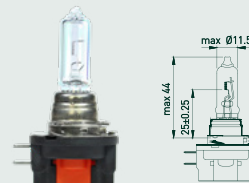

H9B

Front fog lights

Part No.	FL12659B
Spec.	H9B
Type	Standard
Volt	12
Watt	65
Base	PGJY19-5
Color Temp	3200K