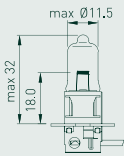

H3

E4

Low beam / high beam / Front fog lights

Part No.	Spec.	Type	Volt	Watt	Base	Color Temp
FL12553	H3	Standard	12	55	PK22s	3200K
FL12553SVU	H3	Super Vision Ultra	12	55	PK22s	3600K
FL12553PW	H3	Platinum White	12	55	PK22s	5000K
FL12553AW	H3	All Weather	12	55	PK22s	3000K
FL12553Y	H3	Yellow Gold	12	55	PK22s	2500K
FL12553SW	H3	Super White	12	55	PK22s	4300K
FL121003R	H3	Rally	12	100	PK22s	3200K