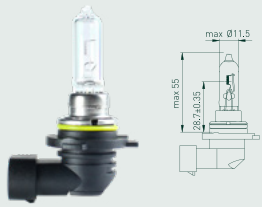

9011

Low beam / high beam

Part No.	FL9011
Spec.	9011
Type	Standard
Volt	12
Watt	65
Base	PX20d
Color Temp	3300K