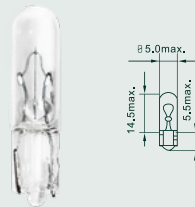

W2,3W

3rd stop light, dashboard lights

Part No.	FL12235
Spec.	W2,3W
Volt	12
Watt	2.3
Base	W2x4.6d