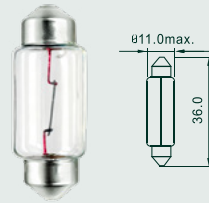

C5W-36^{MM}

E4

Interior lights, trunk lights, licence plate

Part No.	FL125×36
Spec.	C5W
Volt	12
Watt	5
Base	SV8.5