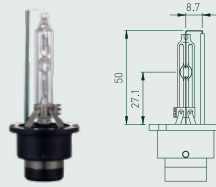

D4S

E8 E11

Low beam / high beam

Part No.	FL42354S
Spec.	D4S
Volt	42
Watt	35
Base	P32d-5
Color Temp	4300K-6000K