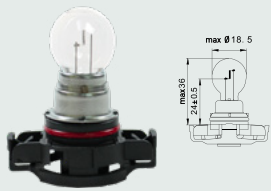

PS19W

Daytime running lights, rear fog lights

Part No.	FL1219PS
Spec.	PS19W
Type	Standard
Volt	12
Watt	19
Base	PG20-1
Color Temp	3000K