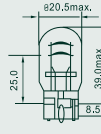

W21/5W

E4

Stop lights, rear parking lights

Part No.	FL1221520
Spec.	W21/5W
Volt	12
Watt	21/5
Base	W3x16q