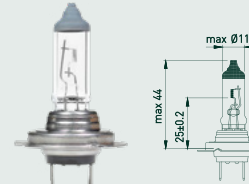

H18

Front fog lights, low beam / high beam

Part No.	FL126518
Spec.	H18
Type	Standard
Volt	12
Watt	65
Base	PY26d-1
Color Temp	3200K