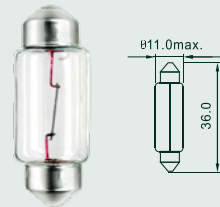

C5W-36

E4

Interior lights, license plate, running lights

Part No.	FL245×36
Spec.	C5W
Volt	24
Watt	5
Base	SV8.5