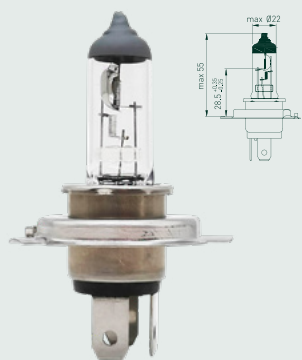

H4

E1 E4

Low beam / high beam

Part No.	Spec.	Type	Volt	Watt	Base	Color Temp
FL12604	H4	Standard	12	60/55	P43t	3200K
FL12604LL	H4	Long Life	12	60/55	P43t	3150K
FL12604SLL	H4	Super Long Life	12	60/55	P43t	3100K
FL12604SVU	H4	Super Vision Ultra	12	60/55	P43t	3600K
FL12604PW	H4	Platinum White	12	60/55	P43t	5000K
FL12604AW	H4	All Weather	12	60/55	P43t	3000K
FL12604Y	H4	Yellow Gold	12	60/55	P43t	2500K
FL12604PU	H4	Plus 200 Ultra	12	60/55	P43t	3500K
FL12604SW	H4	Super White	12	60/55	P43t	4300K
FL121004R	H4	Rally	12	100/90	P43t	3200K