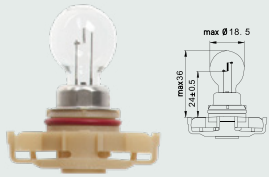

PS24W

E4

Front fog lights

Part No.	FL1224PS
Spec.	PS24W
Type	Standard
Volt	12
Watt	24
Base	PG20-3
Color Temp	3000K