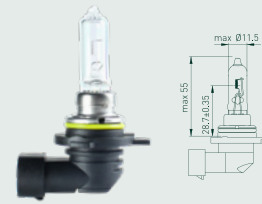

9012

E4

Low beam / high beam

Part No.	FL9012
Spec.	9012
Type	Standard
Volt	12
Watt	55
Base	PX22d
Color Temp	3300K