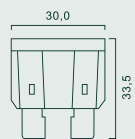

LARGE PLUG-IN FUSES

Part No.	Amperage	Color
FLMF020	20A	Yellow
FLMF030	30A	Green
FLMF040	40A	Orange
FLMF050	50A	Red
FLMF060	60A	Light Blue
FLMF070	70A	Brown
FLMF080	80A	White
FLMF100	100A	Violet