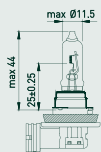

# H9

E4

Low beam / high beam

Part No.	Spec.	Type	Volt	Watt	Base	Color Temp
FL12659	H9	Standard	12	65	PGJ19-5	3200K
FL12659SW	H9	Super White	12	65	PGJ19-5	4300K