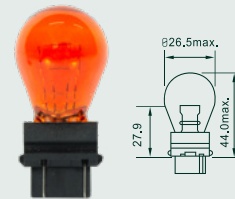

PY27/7W

Stop lights

Part No.	FL3156
Spec.	P27W
Volt	12
Watt	27
Base	W2.5x16d

Part No.	FL3157
Spec.	P27/7W
Volt	12
Watt	27/7
Base	W2.5x16q

Part No.	FL3157A
Spec.	PY27/7W
Volt	12
Watt	27/7
Base	W2.5x16q