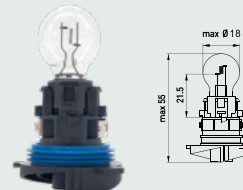

HP24W

Front fog lights

Part No.	FL1224HP
Spec.	HP24W
Type	Standard
Volt	12
Watt	24
Base	HPSL2A
Color Temp	3000K