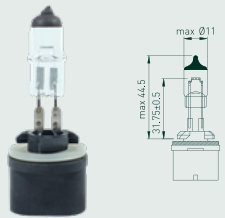

880 (H27W-1)

Front fog lights

Part No.	FL88027
Spec.	880
Type	Standard
Volt	12
Watt	27
Base	PG13
Color Temp	3000K