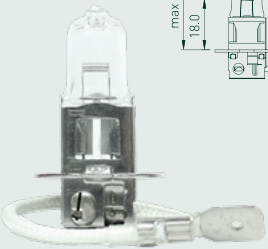

H3

E4

Low beam / high beam / Front fog lights

Part No.	Spec.	Type	Volt	Watt	Base	Color Temp
FL12553	H3	Standard	12	55	PK22s	3200K
FL12553SVU	H3	Super Vision Ultra	12	55	PK22s	3600K
FL12553PW	H3	Platinum White	12	55	PK22s	5000K
FL12553AW	H3	All Weather	12	55	PK22s	3000K
FL12553Y	H3	Yellow Gold	12	55	PK22s	2500K
FL12553SW	H3	Super White	12	55	PK22s	4300K
FL121003R	H3	Rally	12	100	PK22s	3200K