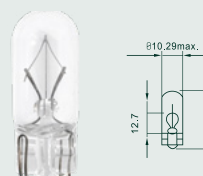

W5W

E4

Front /rear/side indicators, front/rear parking lights, 3rd stop light, licence plate, dashboard lights, interior lights

Part No.	FL12510
Spec.	W5W
Volt	12
Watt	5
Base	W2.1x9.5d