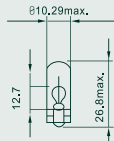

WY5W

E4

Front / side indicators

Part No.	FL12510A
Spec.	WY5W
Volt	12
Watt	5
Base	W2.1x9.5d