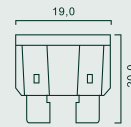

STANDARD PLUG-IN FUSES

Part No.	Amperage	Color
FLNF001	1A	Green
FLNF002	2A	Grey
FLNF003	3A	Violet
FLNF004	4A	Pink
FLNF005	5A	Orange
FLNF075	7.5A	Brown
FLNF010	10A	Red
FLNF015	15A	Light Blue
FLNF020	20A	Yellow
FLNF025	25A	White
FLNF030	30A	Light Green
FLNF040	40A	Orange