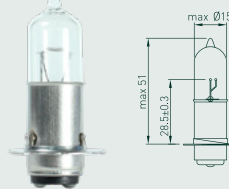

M5-3

Low beam / high beam

Part No.	FL12255-3	FL12355-3R
Spec.	M5	M5
Type		Standard
Volt	12	12
Watt	25/25	35/30
Base	P15d-25-3	P15d-25-3
Color Temp	3200K	3200K