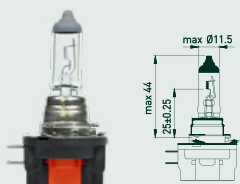

H11B

Front fog lights

Part No.	FL125511B
Spec.	H11B
Type	Standard
Volt	12
Watt	55
Base	PGJY19-2
Color Temp	3200K