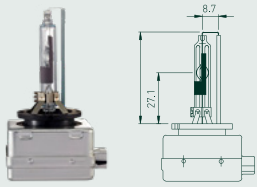

D3R

E11

Low beam / high beam

Part No.	FL42353R
Spec.	D3R
Volt	42
Watt	35
Base	PK32d-6
Color Temp	4300K-6000K