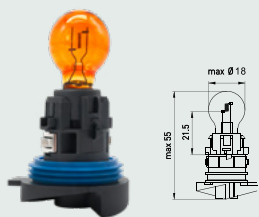

HP24WY

Front indicators

Part No.	FL1224HPY
Spec.	HP24WY
Type	Standard
Volt	12
Watt	24
Base	HPSL2A
Color Temp	1700K