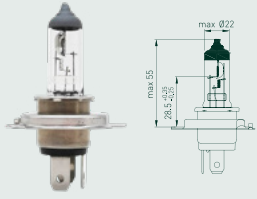

HS1

Low beam / high beam

Part No.	FL12351
Spec.	HS1
Type	Standard
Volt	12
Watt	35/35
Base	PX43t
Color Temp	3200K