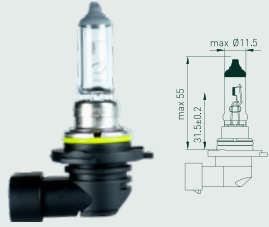

9006 (HB4) E4

Low beam / high beam / Front fog lights