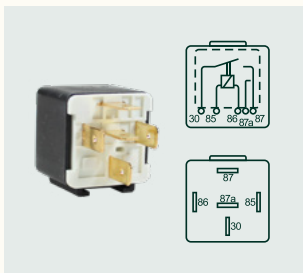

Changeover relay									
Part No.	FLR015	FLR016	FLR017	FLR018	FLR019	FLR020	FLR021	FLR022	
	Amperage	20/30A	20/30A	20/30A	10/20A	10/20A	10/20A	30/40A	20/30A
Bracket Spec.	-	With resistance	With diode	-	With resistance	With diode	High power change over	High power change over