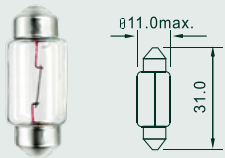

FESTOON -31MM

Interior lights, trunk lights, licence plate

Part No.	FL1210×31
Spec.	Festoon
Volt	12
Watt	10
Base	SV8.5