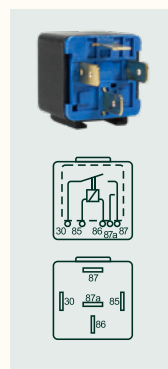

Changeover relay		
Part No.	Amperage	Bracket Spec.
FLR013	20/30A	-
FLR014	10/20A	-