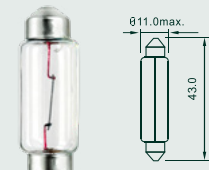

FESTOON -43MM

Interior lights, trunk lights, licence plate

Part No.	FL1210×43
Spec.	Festoon
Volt	12
Watt	10
Base	SV8.5