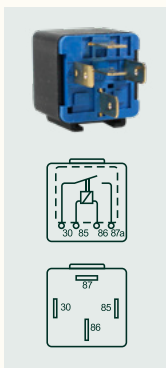

# MINI RELAYS

Normally open relays with 4 terminals		
Part No.	Amperage	Bracket Spec.
FLR001	30A	-
FLR002	30A	With resistance
FLR003	40A	-
FLR004	20A	-
FLR005	20A	With resistance

Normally open relays with 4 terminals		
Part No.	Amperage	Bracket Spec.
FLR006	30A	-
FLR007	40A	With resistance
FLR008	20A	-