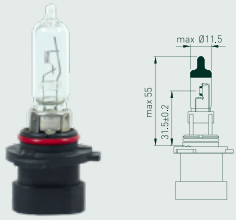

9006XS

Low beam / high beam