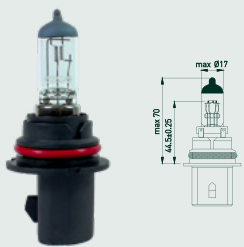

9007 (HB5)

Low beam / high beam

Part No.	Spec.	Type	Volt	Watt	Base	Color Temp
FL9006	9006	Standard	12	55	P22d	3200K
FL9006SVU	9006	Super Vision Ultra	12	55	P22d	3600K
FL9006PW	9006	Platinum White	12	55	P22d	5000K
FL9006Y	9006	Yellow Gold	12	55	P22d	2600K
FL9006PU	9006	Plus 200 Ultra	12	55	P22d	3500K
FL9006AW	9006	All Weather	12	55	P22d	3000K
FL9006SW	9006	Super White	12	55	P22d	4300K
FL9006R	9006	Rally	12	80	P22d	3200K

Part No.	Spec.	Type	Volt	Watt	Base	Color Temp
FL9006X	9006XS	Standard	12	55	Special	3200K

Part No.	Spec.	Type	Volt	Watt	Base	Color Temp
FL9007	9007	Standard	12	65/55	PX29t	3200K
FL9007R	9007	Rally	12	100/80	PX29t	3200K