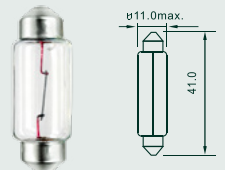

FESTOON -41MM

Interior lights, trunk lights, licence plate

Part No.	FL1210×41
Spec.	Festoon
Volt	12
Watt	10
Base	SV8.5