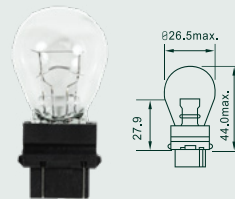

P27/7W

Stop lights