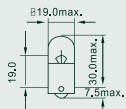

R-SERIES

Robust, multipurpose miniatures covering an exceptionally wide range of applications.

R5W

E4

3rd stop light, license plate, front/side/rear indicators, trunk lights, front/rear parking light

Part No.	FL12516
Spec.	R5W
Volt	12
Watt	5
Base	BA15s