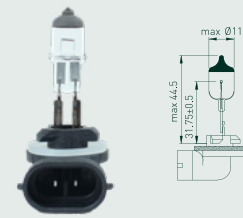

881 (H27W-2)

Front fog lights

Part No.	FL88127
Spec.	881
Type	Standard
Volt	12
Watt	27
Base	PGJ13
Color Temp	3000K