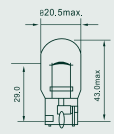

WY21W

E4

Front / rear indicators

Part No.	FL122120A
Spec.	WY21W
Volt	12
Watt	21
Base	W3x16d