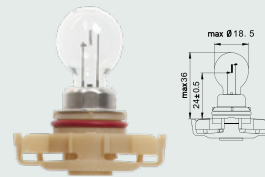

PSX24W

E4

Front fog lights

Part No.	FL1224PSX
Spec.	PSX24W
Type	Standard
Volt	12
Watt	24
Base	PG20-7
Color Temp	3000K