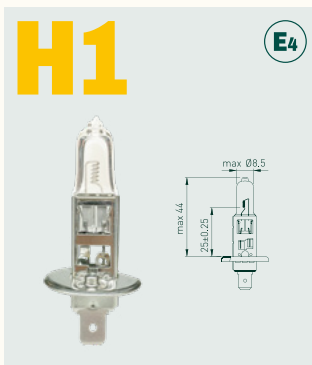

# 24V H-SERIES

Our 24V H-Series bulbs provide the exact beam patterns and intense output needed for large-scale illumination. These components maintain consistently outstanding performance under continuous operation, providing direct-fit solutions for heavy-duty headlight and fog light systems.