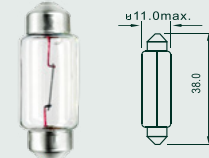

FESTOON -38MM

Interior lights, trunk lights, licence plate

Part No.	FL1210×38
Spec.	Festoon
Volt	12
Watt	10
Base	SV8.5