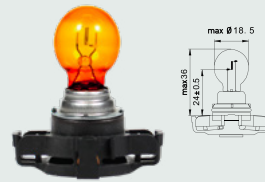

PY24W

E4

Front indicators, rear indicators

Part No.	FL1224PY
Spec.	PY24W
Type	Standard
Volt	12
Watt	24
Base	PGU20-4
Color Temp	1700K