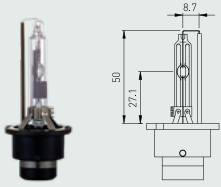

D2R

E8 E11

Low beam / high beam

Part No.	FL85352R
Spec.	D2R
Volt	85
Watt	35
Base	P32d-3
Color Temp	4300K-6000K