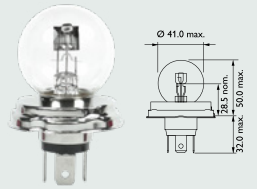

R2

E4

Low beam / high beam

Part No.	FL12452
Spec.	R2
Range	Standard
Volt	12
Watt	45/40
Base	P45t
Color Temp	3200K