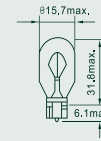

W16W

E4

3rd stop light, front/rear indicators,
front parking light, rear fog lights

Part No.	FL121615
Spec.	W16W
Volt	12
Watt	16
Base	W2.1x9.5d