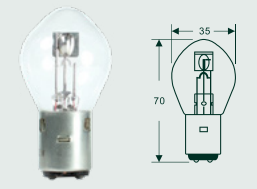

S2

Low beam / high beam

Part No.	FL12352
Spec.	S2
Range	Standard
Volt	12
Watt	35/35
Base	BA20d
Color Temp	3200K