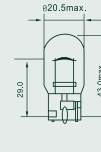

W21W

E4

Stop light, 3rd stop light,
front / rear indicators

Part No.	FL122120
Spec.	W21W
Volt	12
Watt	21
Base	W3x16d