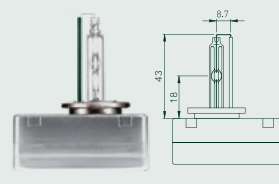

D5S

Low beam / high beam

Part No.	FL42255S
Spec.	D5S
Volt	42
Watt	25
Base	PK32d-7
Color Temp	4800K