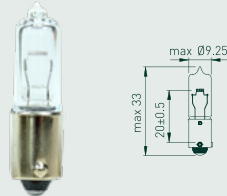

H21W

E4

Front / side / rear indicators, rear fog lights

Part No.	FL122121
Spec.	H21W
Volt	12
Watt	21
Base	BAY9s