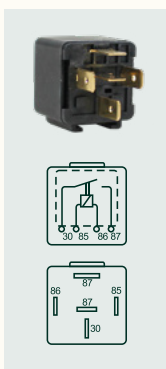

# MINI RELAYS

Normally open relays with 4 terminals		
Part No.	Amperage	Bracket Spec.
FLR001	30A	-
FLR002	30A	With resistance
FLR003	40A	-
FLR004	20A	-
FLR005	20A	With resistance

Normally open relays with 4 terminals		
Part No.	Amperage	Bracket Spec.
FLR006	30A	-
FLR007	40A	With resistance
FLR008	20A	-