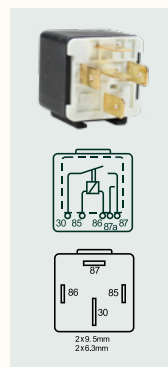

High power changeover		
Part No.	Amperage	Bracket Spec.
FLR027	70/40A	-
FLR028	40/30A	-