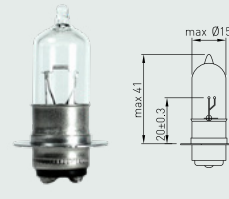

M5-1

Low beam / high beam

Part No.	FL12255-1	FL12355-1R
Spec.	M5	M5
Type		Standard
Volt	12	12
Watt	25/25	35/30
Base	P15d-25-1	P15d-25-1
Color Temp	3200K	3200K