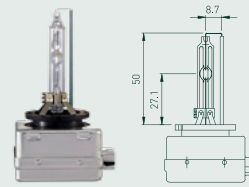

D1S

E1 E4

Low beam / high beam