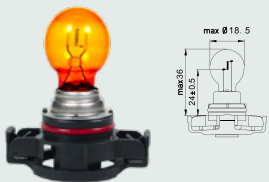

PSY24W

E4

Front indicators

Part No.	FL1224PSY
Spec.	PSY24W
Type	Standard
Volt	12
Watt	24
Base	PG20-4
Color Temp	1700K