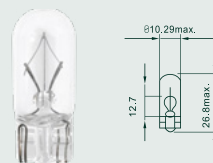

W3W W5W

Interior, dashboard, license plate, front parking, side indicators, running lights