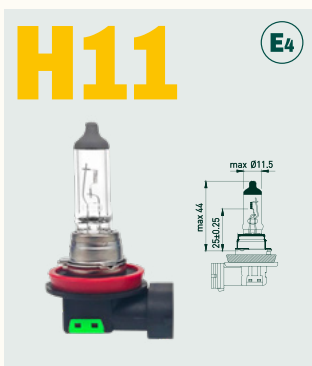

Part No.	Spec.	Type	Volt	Watt	Base	Color Temp
FL247011	H11	Standard	24	70	PGJ19-2	3200K