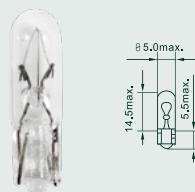

24V SIGNALING AND INTERIOR LIGHTING

Our 24V miniature lamps are engineered for superior operational clarity. They ensure bright, unmistakable signals and clean, consistent cabin lighting, supporting both safety compliance and driver comfort.

W1,2W

Dashboard lights