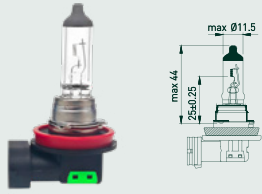

H11

E4

Low beam / high beam / Front fog lights