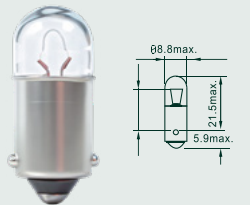

T4W

E4

Front parking lights, running lights

Part No.	FL2444
Spec.	T4W
Volt	24
Watt	4
Base	BA9s