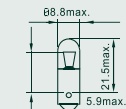

## T4W

E4

Side indicators, front / rear parking lights, licence plate lights, interior lights

<b>Part No.</b>	FL12485
<b>Spec.</b>	T4W
<b>Volt</b>	12
<b>Watt</b>	4
<b>Base</b>	BA9s