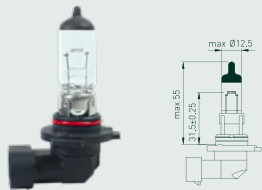

H12

E4

Front fog lights