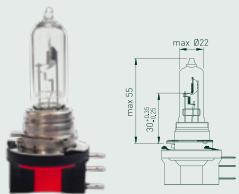

H15

E4

Low beam / high beam

Part No.	FL12155515
Spec.	H15
Type	Standard
Volt	12
Watt	15/55
Base	PGJ23T-1
Color Temp	3200K