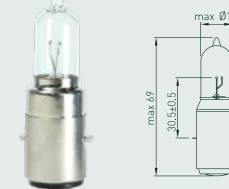

M5^{BA20d}

Low beam / high beam

Part No.	FL12355D
Spec.	M5
Type	Standard
Volt	12
Watt	35/35
Base	BA20d
Color Temp	3200K