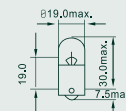

RY10W

3rd stop light, front / rear indicators

Part No.	FL12516A
Spec.	RY10W
Volt	12
Watt	5
Base	BA15s