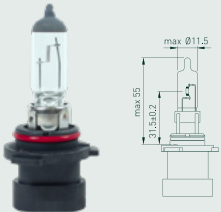

9005XS

Low beam / high beam

Part No.	Spec.	Type	Volt	Watt	Base	Color Temp
FL9005X	9005XS	Standard	12	65	Special	3200K