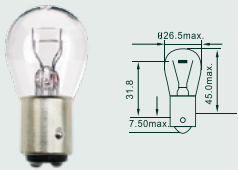

P21/4W P21/5W

E4

Stop lights, rear parking lights

Part No.	FL2421425	FL2421525
Spec.	P21/4W	P21/5W
Volt	24	24
Watt	21/4	21/5
Base	BAZ15d	BAY15d