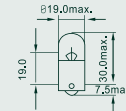

R10W

E4

3rd stop light, license plate, front/side/rear indicators, trunk lights, front/rear parking light

Part No.	FL121016
Spec.	R10W
Volt	12
Watt	10
Base	BA15s