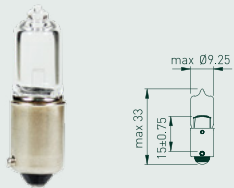

H10W

License plate lights, front parking light, rear parking light

Part No.	FL121010
Spec.	H10W
Volt	12
Watt	10
Base	BA9s

H21W

E4

Front / side / rear indicators, rear fog lights

Part No.	FL122121
Spec.	H21W
Volt	12
Watt	21
Base	BAY9s