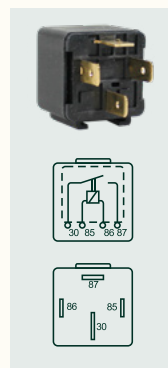

# MINI RELAYS

Normally open relays with 4 terminals		
Part No.	Amperage	Bracket Spec.
FLR001	30A	-
FLR002	30A	With resistance
FLR003	40A	-
FLR004	20A	-
FLR005	20A	With resistance

Normally open relays with 4 terminals		
Part No.	Amperage	Bracket Spec.
FLR006	30A	-
FLR007	40A	With resistance
FLR008	20A	-