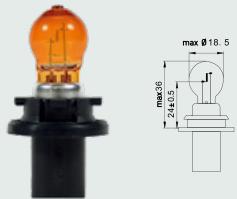

PCY16W

E4

Side indicators

Part No.	FL1216PCY
Spec.	PCY16W
Type	Standard
Volt	12
Watt	16
Base	PU20d-2
Color Temp	2300K