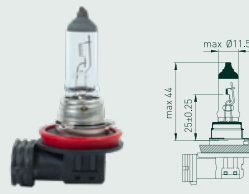

H16

Front fog lights

Part No.	FL121916
Spec.	H16
Type	Standard
Volt	12
Watt	19
Base	PGJ19-3
Color Temp	3200K