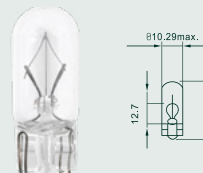

W3W

E4

Front /rear/side indicators, front/rear parking lights, 3rd stop light, licence plate, dashboard lights, interior lights

Part No.	FL12310
Spec.	W3W
Volt	12
Watt	3
Base	W2.1x9.5d