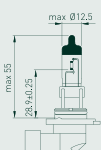

H10

E4

Low beam / high beam

Part No.	Spec.	Type	Volt	Watt	Base	Color Temp
FL9145	H10	Standard	12	42	PY20d	3200K