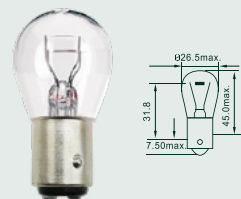

P21/5W

E4

Stop lights, front indicators, rear parking lights

Part No.	FL1221525
Spec.	P21/5W
Volt	12
Watt	21/5
Base	BAY15d