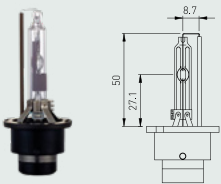

D4R

E4 E11

Low beam / high beam

Part No.	FL42354R
Spec.	D4R
Volt	42
Watt	35
Base	P32d-6
Color Temp	4300K-6000K