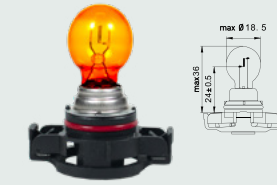

PSY19W

Rear indicators

Part No.	FL1219PSY
Spec.	PSY19W
Type	Standard
Volt	12
Watt	19
Base	PG20-2
Color Temp	1700K