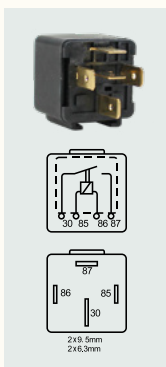

High power relay		
Part No.	Amperage	Bracket Spec.
FLR023	40A	Audi/VW type
FLR024	70A	-
FLR025	40A	-
FLR026	70A	-