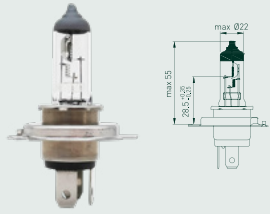

H19

Low beam / high beam

Part No.	FL126019
Spec.	H19
Type	Standard
Volt	12
Watt	60/65
Base	PU43t-3
Color Temp	3200K