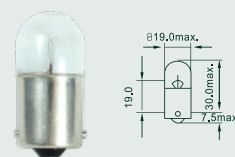

R5W R10W

Interior, license plate, front parking, side indicators, running, rear parking lights

Part No.	FL24125
Spec.	W1,2W
Volt	24
Watt	1.2
Base	W2x4.6d

Part No.	FL24310	FL24510
Spec.	W3W	W5W
Volt	24	24
Watt	3	5
Base	W2.1x9.5d	W2.1x9.5d

Part No.	FL24516	FL241016
Spec.	R5W	R10W
Volt	24	24
Watt	5	10
Base	BA15s	BA15s