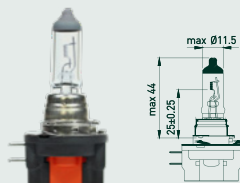

H8B

Front fog lights

Part No.	FL12358B
Spec.	H8B
Type	Standard
Volt	12
Watt	35
Base	PGJY19-1
Color Temp	3200K